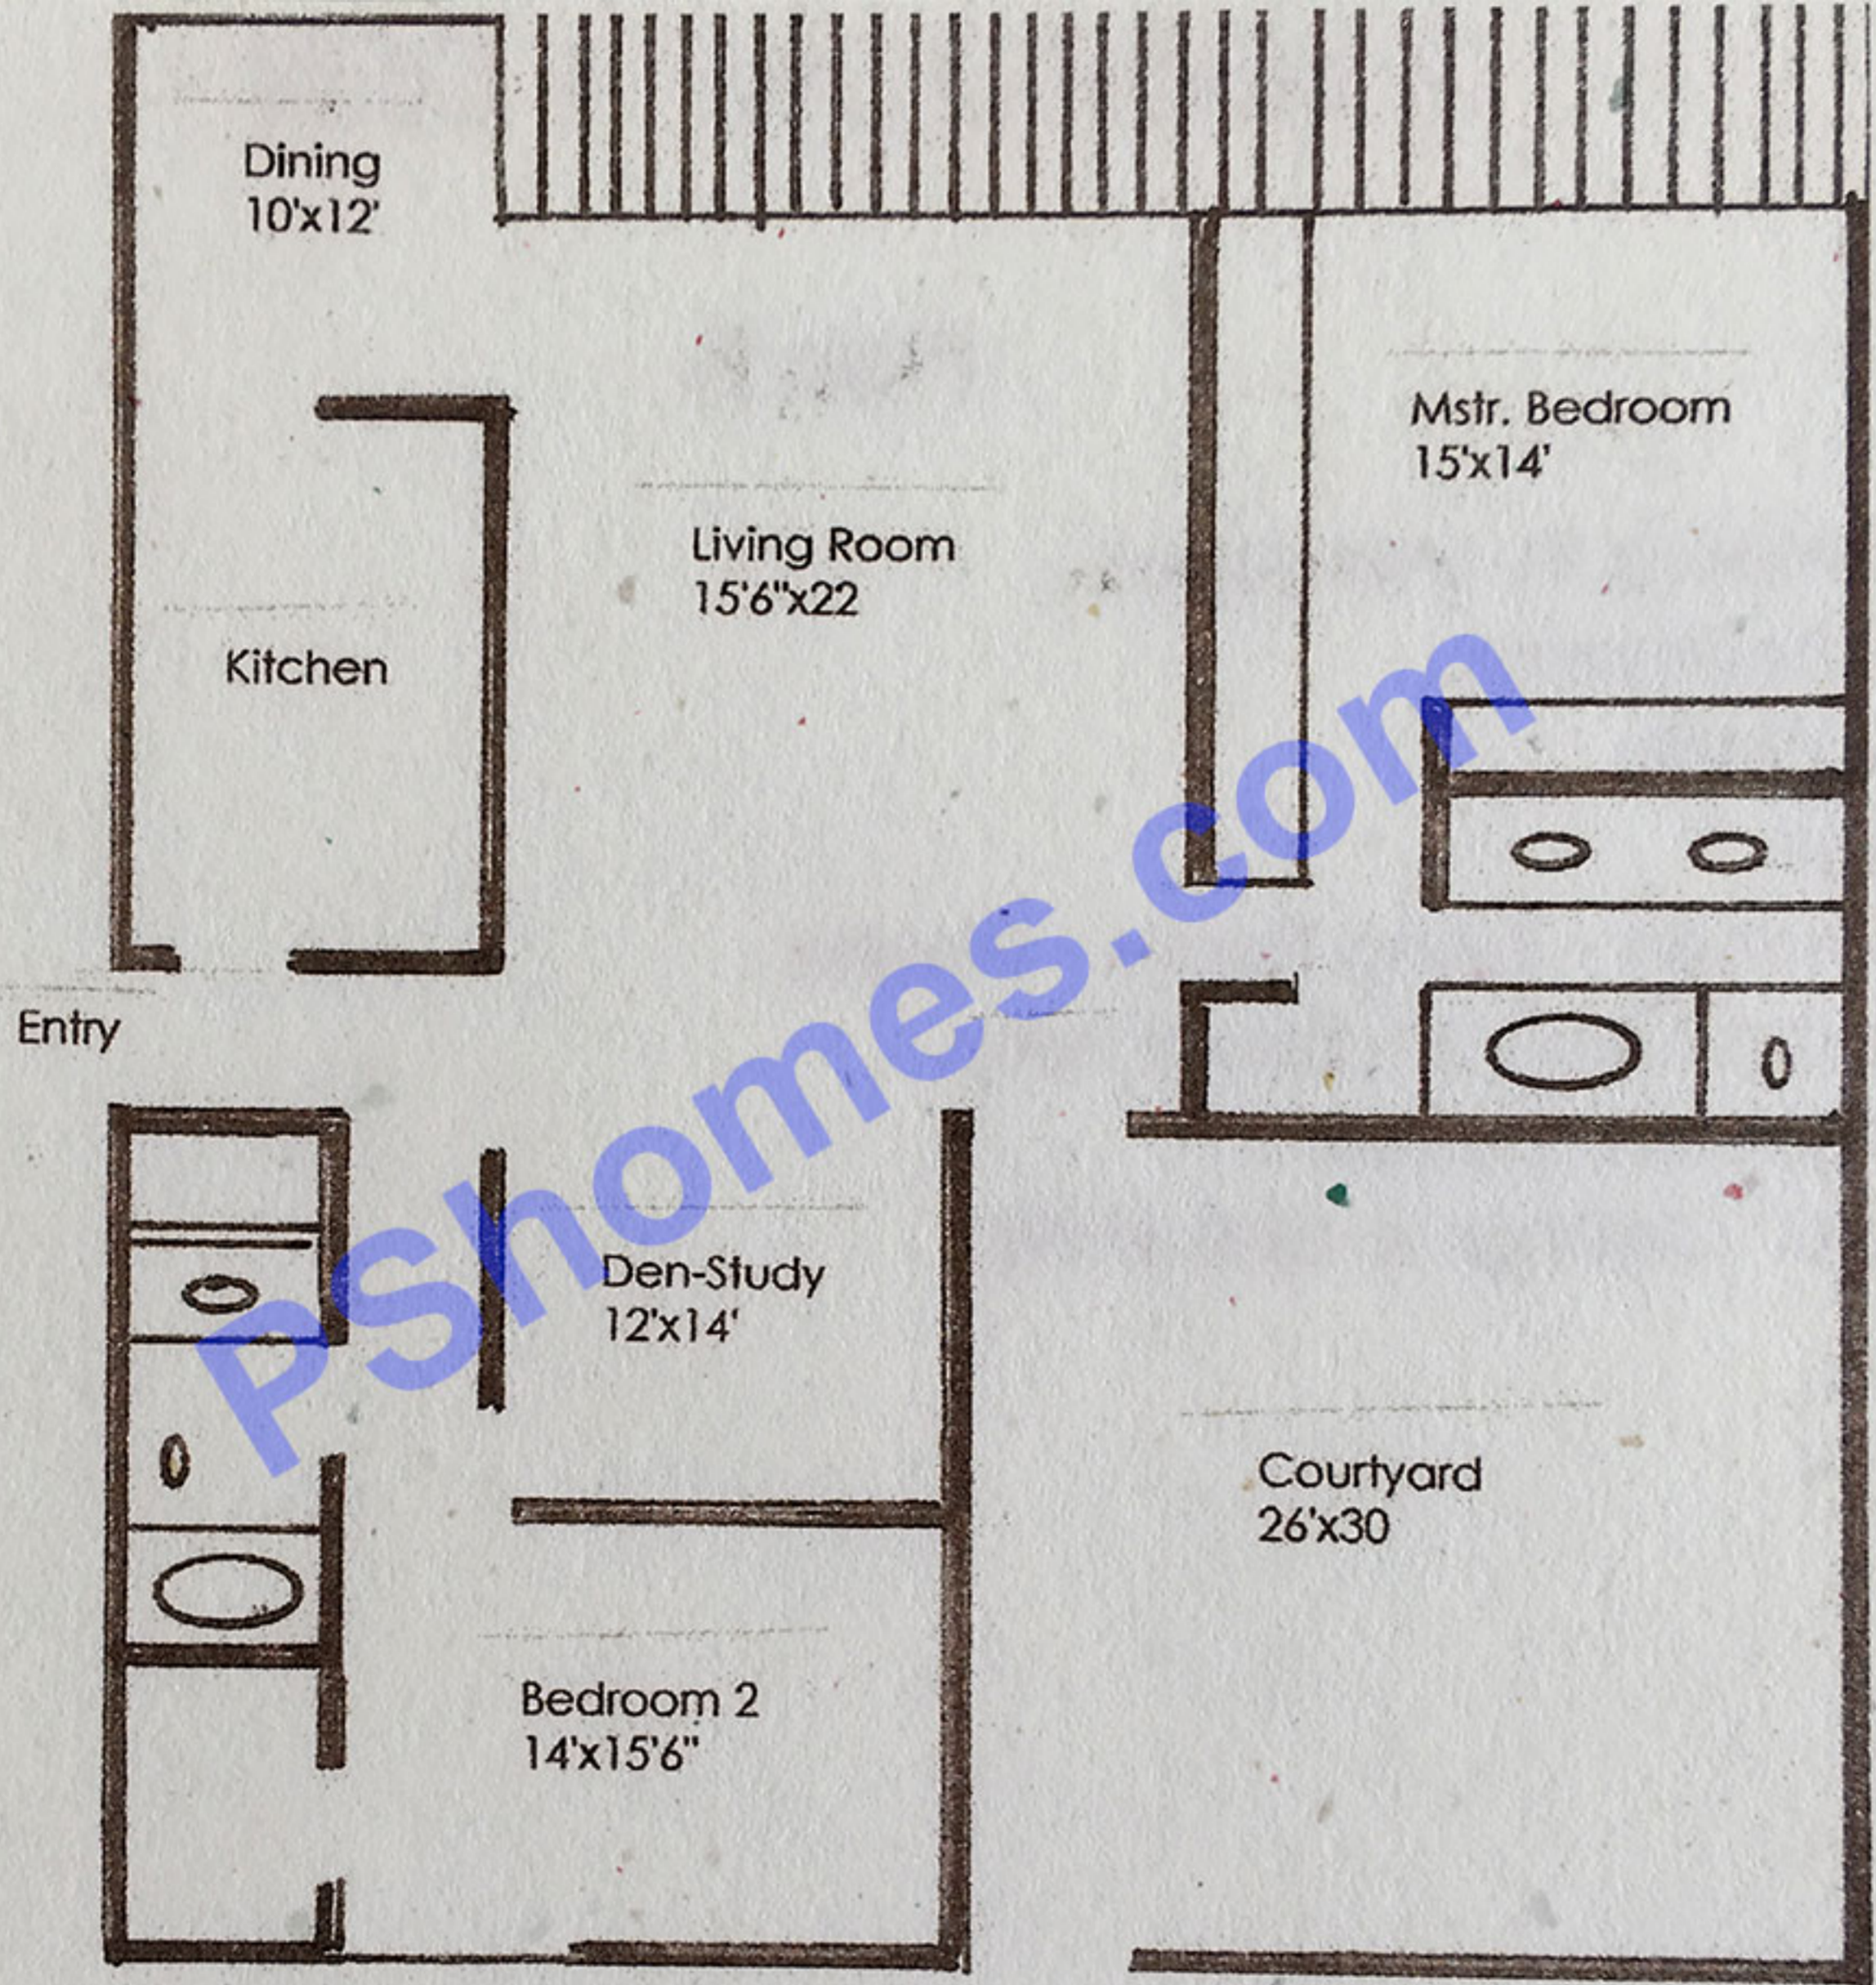

2 bedrooms, 2 baths – 1545 sq ft

more info at [www.pshomes.com/7lakes](http://www.pshomes.com/7lakes)

2 bedrooms, den, 2 baths – 1965 sq ft  
more info at [www.pshomes.com/7lakes](http://www.pshomes.com/7lakes)

Dining  
10'x12'

Mstr Bedroom  
14'6"x18'6"

Living Room  
17'6"x29'

Kitchen

Entry

Courtyard  
17'6"x28'

Bedroom 3  
12'x14'

Bedroom 2  
14'x17'

3 bedrooms, 3 baths – 2114 sq ft  
more info at [www.pshomes.com/7lakes](http://www.pshomes.com/7lakes)